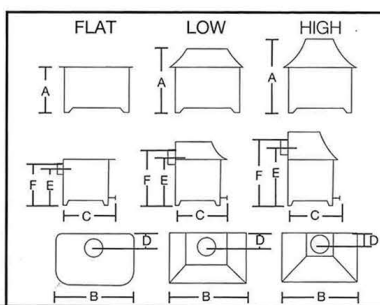

Villager Size Guide

Multi-Fuel

	Flue Diameter	Overall Height	Overall Width	Overall Depth (including sill)	Back of stove to centre of top flue outlet	Height to centre of rear flue outlet	Height to clear rear flue outlet	HETAS® Approved Safe & Fit for Purpose	Packed Weight	Heat Output kW Maximum	Average Cubic Metres Heated	Flue Outlet Entry Points (Top)	Flue Outlet Entry Points (Rear)	Flue Outlet Entry Points (Interchangeable)	Riddle Grate	Static Grate
		A *	B	C	D	E	F									
Chelsea Solo/Duo+ High Canopy	127mm	* 726mm	468mm	334mm	92mm	385mm	460mm	▲	84kg	5kW	56-70	●	●	●	●	
Chelsea Solo/Duo+ Low Canopy	127mm	* 635mm	468mm	334mm	92mm	385mm	460mm	▲	82kg	5kW	56-70	●	●	●	●	
Chelsea Solo/Duo	127mm	* 480mm	452mm	334mm	92mm	385mm	460mm	▲	74kg	5kW	56-70	●	●	●	●	
Puffin	127mm	525mm	337mm	355mm	77mm	N/A	N/A		52kg	4kW	42-56	●				●
Bayswater High	152mm	* 842mm	583mm	354mm	103mm	456mm	543mm	▲	104kg	6-7kW	63-98	●	●	●	●	
Bayswater Low	152mm	* 687mm	583mm	354mm	114mm	456mm	542mm	▲	100kg	6-7kW	63-98	●	●	●	●	
Bayswater Flat	152mm	* 540mm	601mm	360mm	137mm	425mm	512mm	▲	95kg	6-7kW	63-98	●	●	●	●	
Elite High - Single/Twin	152mm	* 937mm	690mm	380mm	116mm	551mm	635mm	▲	115kg	9kW	100-126	●	●	●	●	
Elite Low - Single/Twin	152mm	* 778mm	687mm	380mm	128mm	551mm	635mm	▲	111kg	9kW	100-126	●	●	●	●	
Elite Flat - Single/Twin	152mm	* 601mm	666mm	380mm	138mm	484mm	570mm	▲	106kg	9kW	100-126	●	●	●	●	
Berkley Low Integral	152mm	* 715mm	585mm	375mm	120mm	592mm	675mm		109kg	7kW	74-98	●	●	●		●
Berkley Low	152mm	* 715mm	585mm	375mm	120mm	466mm	555mm		102kg	7kW	74-98	●	●	●		●
Berkley Flat	152mm	* 540mm	593mm	375mm	137mm	410mm	495mm		98kg	7kW	74-98	●	●	●		●