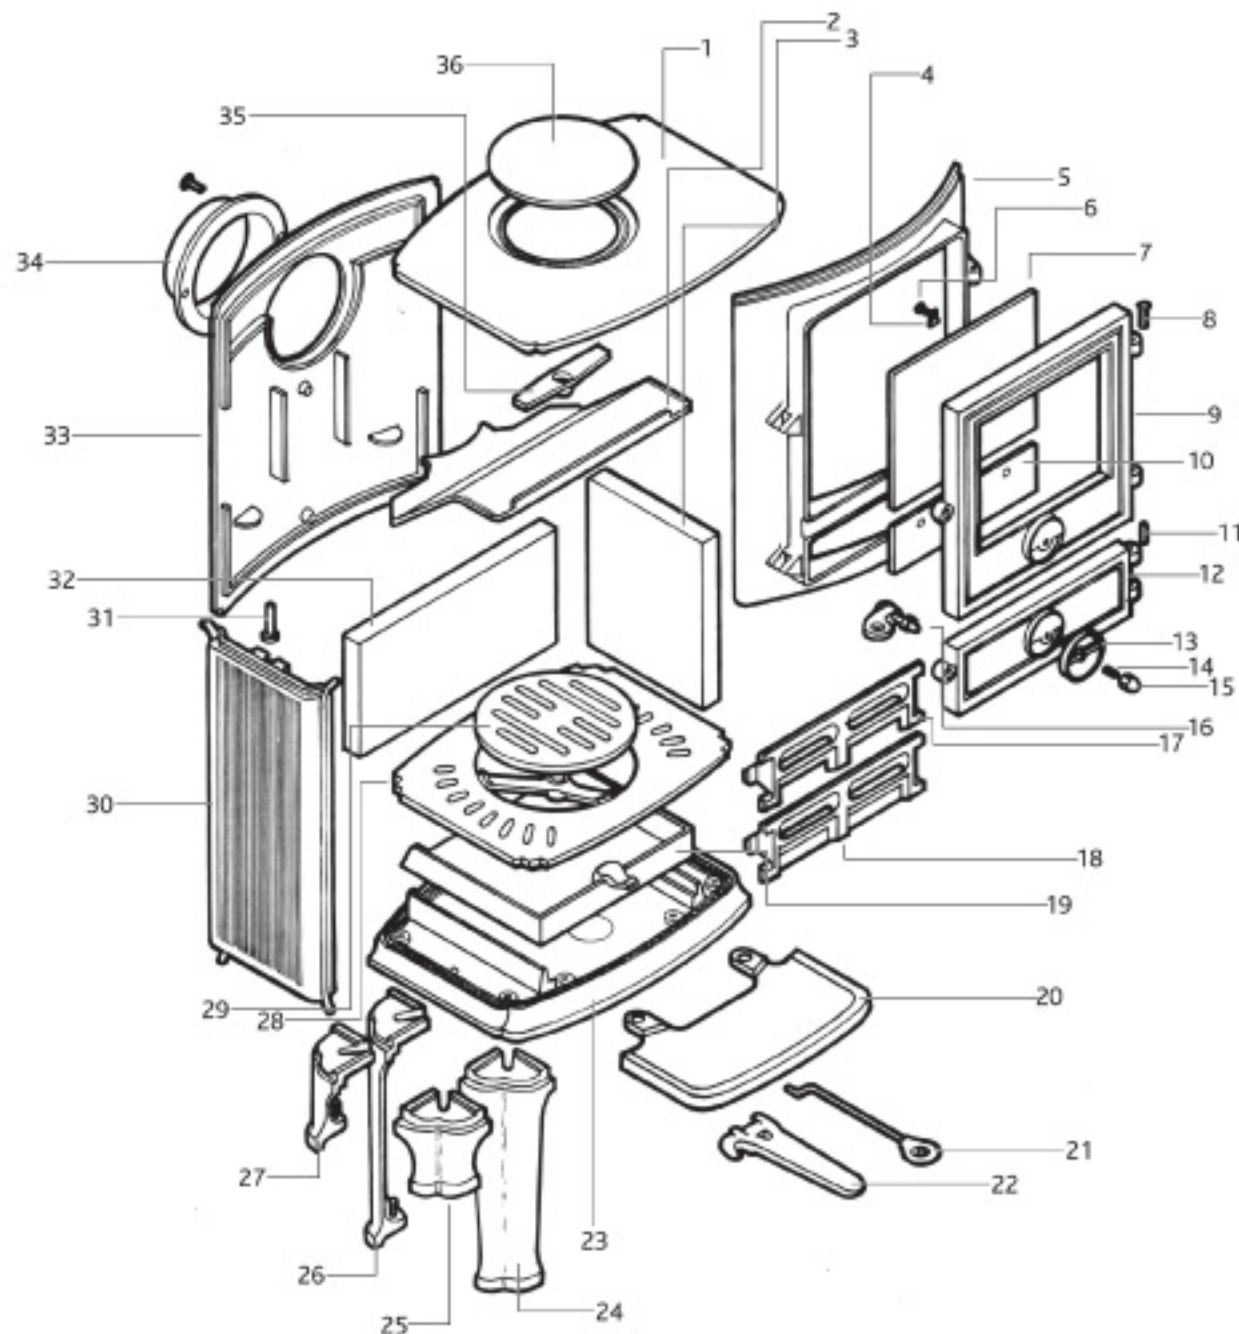

# BRUNEL 1 (1992-2001) CAST IRON STOVE

# STOVAX

Ref. No.	Product Code	Description
1	BR44	Top plate
2	BR24	Baffle plate
3	BR29	Side firebrick
4	BR43	Glass panel clip
5	BR55	Front plate
6	BR46	Glass clip screw
7	GL0036'	Door glass'
8	BR48	Door pin
9	BR42	Door frame
N/A	BR58	Complete door and glass
10	BR56	Airwash plate
11	BR47	Ashpan door pin
12	BR59	Ashpan door
13	BR26	Draught adjuster
14	BR28	Spring for draught adjuster
15	BR23	Brass nut
16	BR51	Door catch assembly
17	BR4	Log retainer, top
18	BR11	Log retainer, bottom
19	BR5	Ashpan
20	BR36	Lip plate
21	BR20	Riddling device
22	BR22	Implement tool
23	BR35	Base plate
24	BR38	Long leg, front left & rear right
25	BR10	Short leg, front left & rear right
26	BR37	Long leg, front right & rear left
27	BR2	Short leg, front right & rear left
28	BR19	Grate base plate
29	BR52	Circular riddling grate
30	BR54	Side plate
31	BR40	Top plate bolt
32	BR33	Rear firebrick
33	BR15	Back plate
34	BR3	Flue adaptor
35	BR53	Blanking plate clamp
36	BR6	Blanking plate