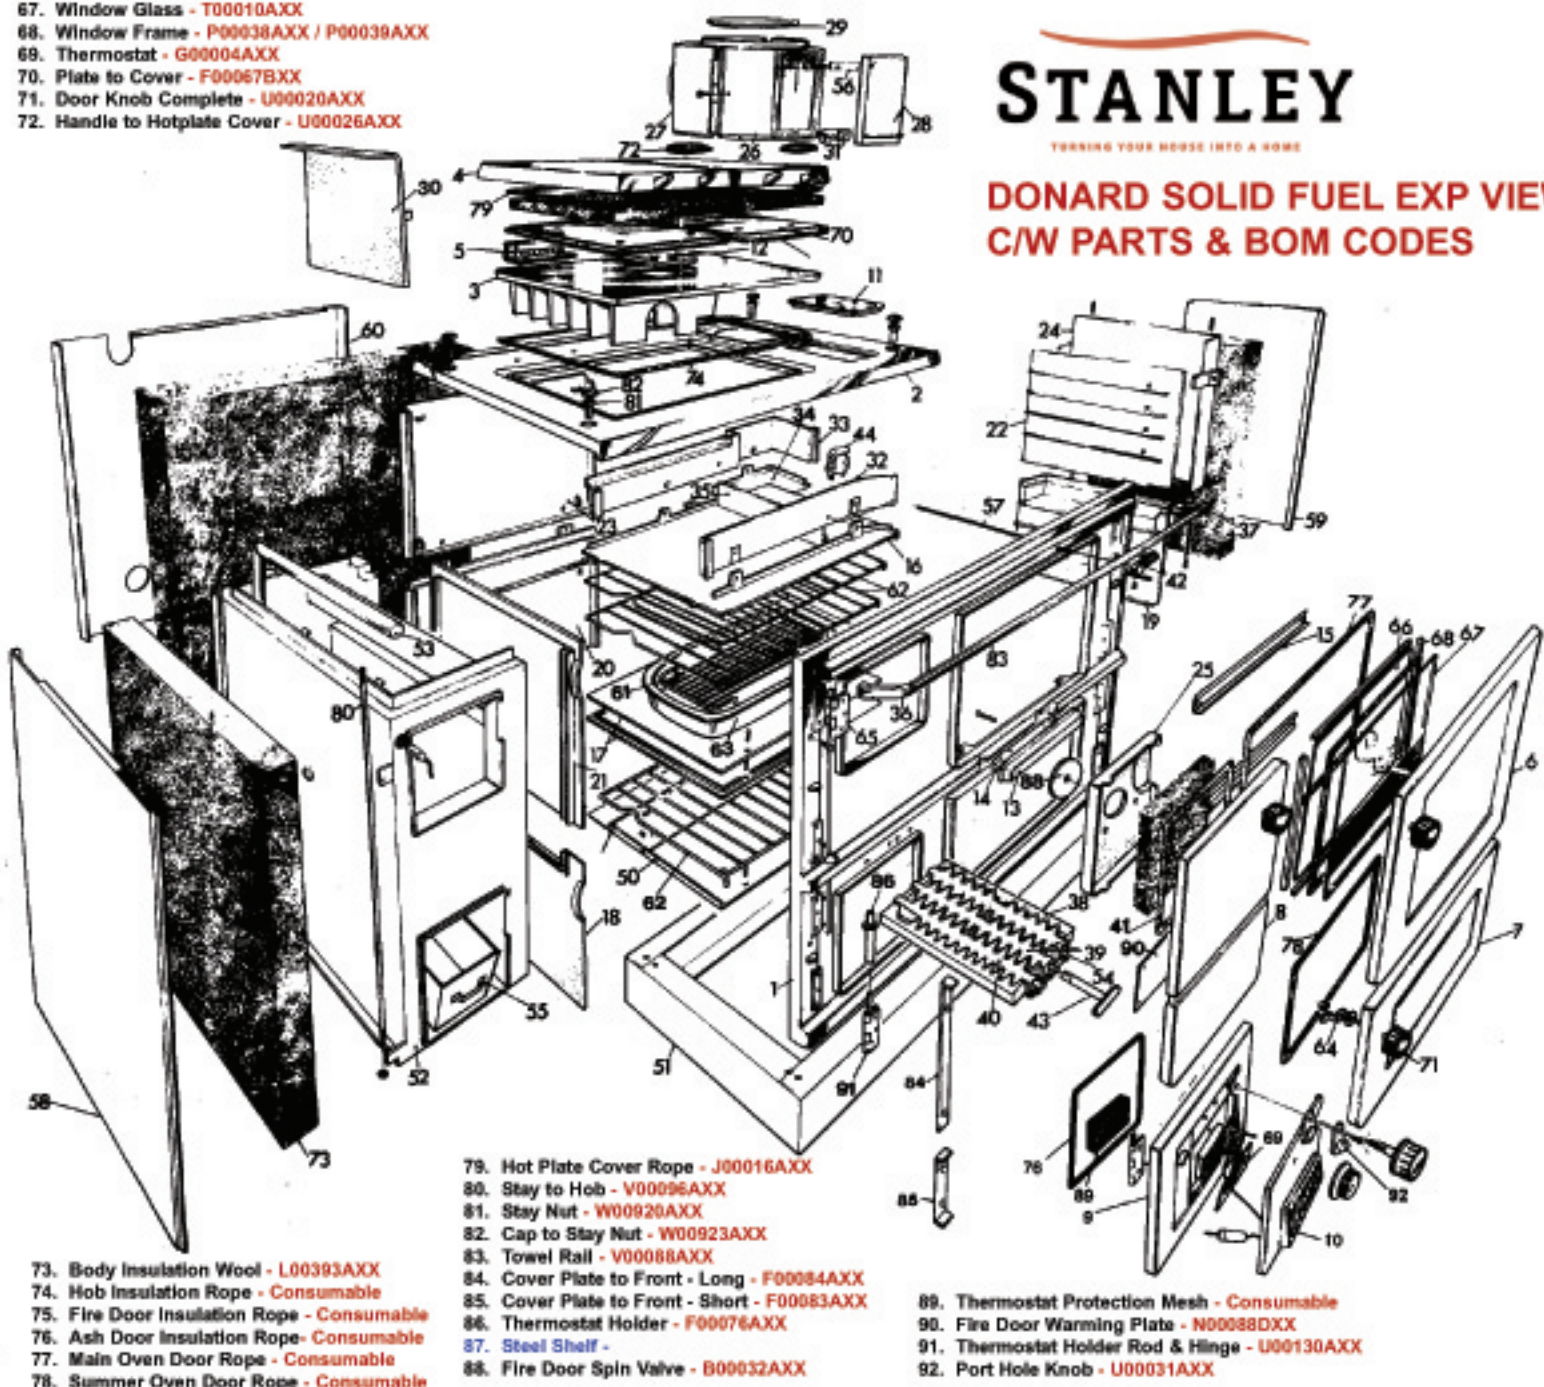

67. Window Glass - T00010AXX
68. Window Frame - P00038AXX / P00039AXX
69. Thermostat - G00004AXX
70. Plate to Cover - F00067BXX
71. Door Knob Complete - U00020AXX
72. Handle to Hotplate Cover - U00026AXX

STANLEY

TURNING YOUR HOBBY INTO A HOME

DONARD SOLID FUEL EXP VIEW C/W PARTS & BOM CODES

79. Hot Plate Cover Rope - J00016AXX
80. Stay to Hob - V00096AXX
81. Stay Nut - W00920AXX
82. Cap to Stay Nut - W00923AXX
83. Towel Rail - V00088AXX
84. Cover Plate to Front - Long - F00084AXX
85. Cover Plate to Front - Short - F00083AXX
86. Thermostat Holder - F00076AXX
87. Steel Shelf -
88. Fire Door Spin Valve - B00032AXX

89. Thermostat Protection Mesh - Consumable
90. Fire Door Warming Plate - N00088DXX
91. Thermostat Holder Rod & Hinge - U00130AXX
92. Port Hole Knob - U00031AXX