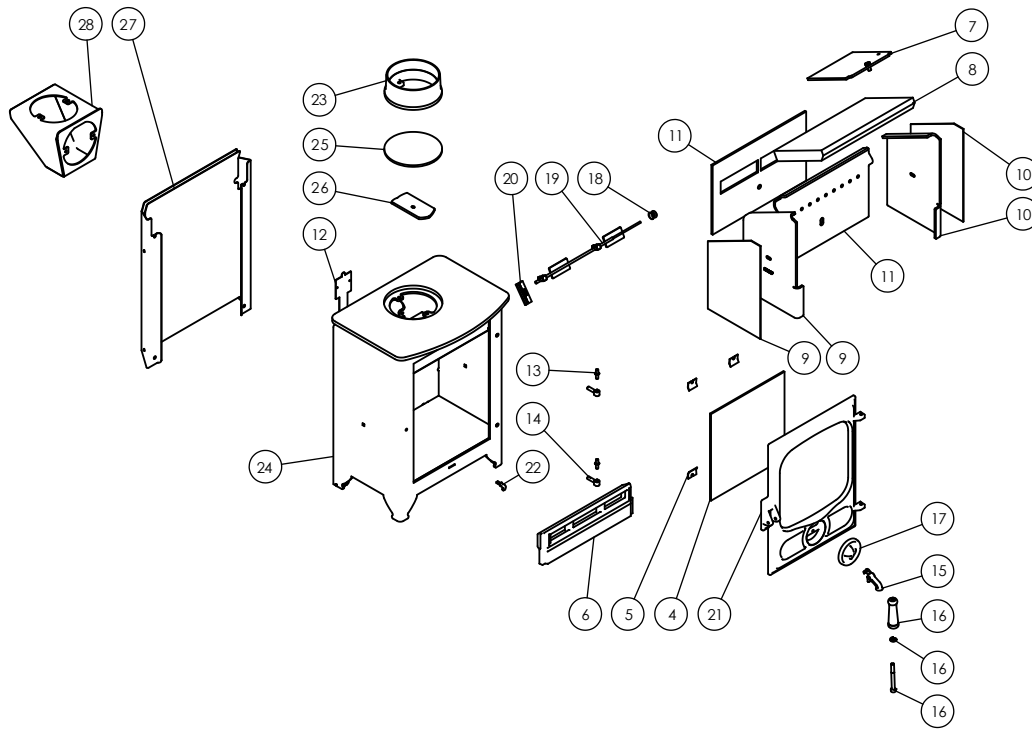

Issue A

Item	Part No.	Description	Ex.Vat.	Inc.Vat.	Item	Part No.	Description	Ex.Vat.	Inc.Vat.
1*	008/PV21	Door Seal	17.50	21.00	16	008/PV08	Door Handle (Incl. Screw & Washer) ...	14.00	16.80
2*	008/FW29	Door Seal Adhesive	11.20	13.44	17	002/PV02	Primary Air Control	18.90	22.68
3*	008/PV55	Glass Seal Kit	12.70	15.24	18	002/TW13	Air Control Knob	18.40	22.08
4	006/PV19	Glass (Incl Seal)	39.50	47.40	19	004/EY48	Airwash Slide	36.50	43.80
5	004/KV23	Glass Retainer	0.70	0.84	20	010/EYE021	Defra Stop	3.30	3.96
6	002/EY23	Fuel Retainer	59.50	71.40	21#	002/PV01/A	Door Assembly	188.00	225.60
7	010/EYE032	Upper Baffle	21.50	25.80	22	002/PV13	Door Latch Hook	8.90	10.68
8	011/EYE031	Throat Plate Brick	30.50	36.60	23#	002/PV12B	Flue Collar	56.50	67.80
9	010/EYE029	L.H. Side Fire Plate (Incl Gasket)	45.00	54.00	24	001/EYE010	Firebox (Country 4 MkII)		
10	010/EYE028	R.H. Side Fire Plate (Incl Gasket)	45.00	54.00			Blanking Plate	24.50	29.40
11	010/EYE016	Back Fire Plate (Incl Gasket)	46.50	55.80	25	012/PV09	Clamping Plate	19.20	23.04
12	012/EYE011	Serial No. Label			27#	010/EYE080	Rear Heatshield (Opt'l Extra)	79.00	94.80
13	008/ST068/2	Hinge Pin Set (2 Per Set)	3.55	4.26	28#	010/BU034	Vert. Rear Flue Adapter (Opt'l Extra) ...	122.00	146.40
14	008/FW28	Hinge Post	7.15	8.58	29	012/BV20/A	Door Opening Tool	27.00	32.40
15	002/PV03	Door Catch Lever	28.50	34.20					