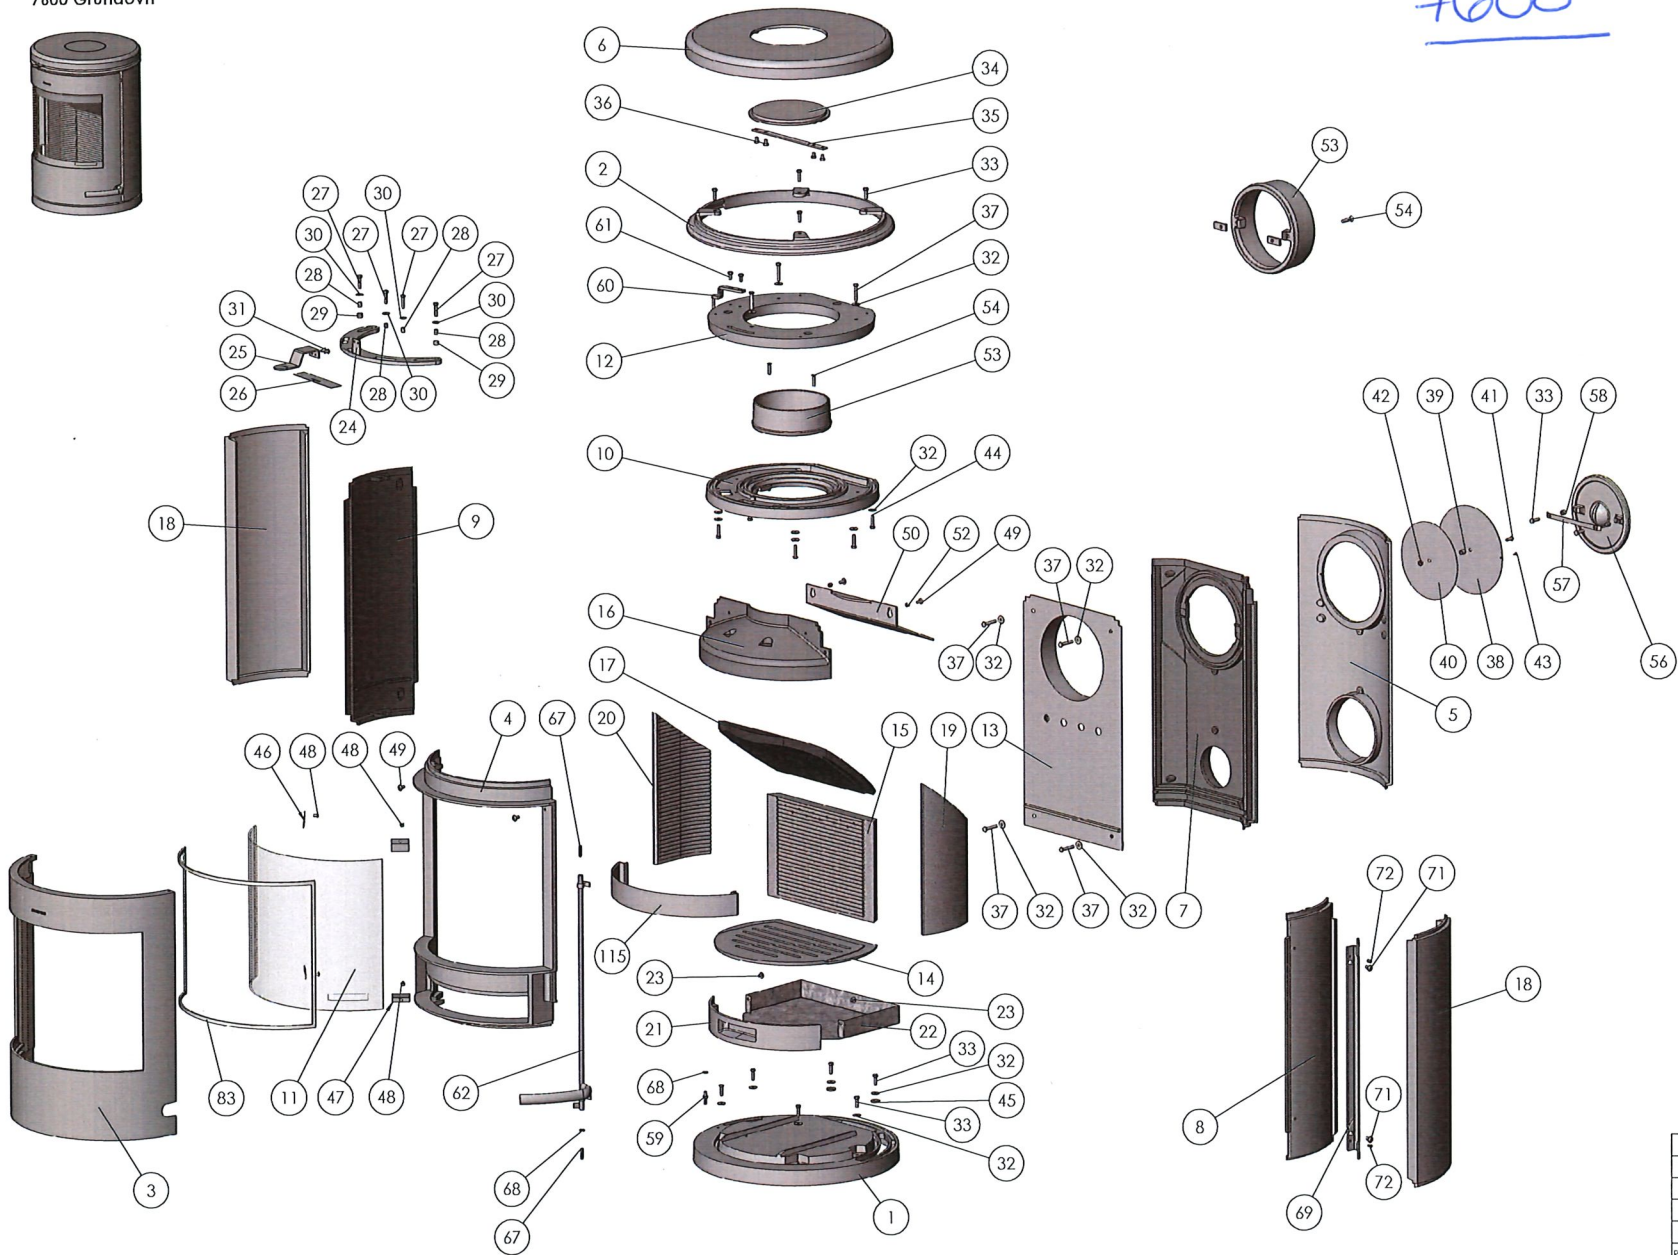

7600 Grundovn

7600

7600 DIN/EN

7600 N/EN UK Smoke Control Areas

i	Åbset 30-40 mm spænd. (See box distance). Lste. Remove screw 418	TOL	31.05.2014
h	Tilføjet skraver og skiver til sokkel	TOL	21.05.2012
g	Tilføjet options for 7691 og 7692	RSV	2011.02.17
f	Ændret glasslips pos. 46 og 47.	RSV	21.09.2010
e	Tilføjet side 3 med 7650, 7690 & 7691. Tilføjet UK.	KDU	07.09.10
Rev	Revisions	Sign.:	Date:

Title:		Construction:	
Morsø 7600		1 DU 26.03.09	
Released:			
Material:		Format:	
Reservedelstegning		A2	
Weight:		Scale:	
Morsø 7600		1:8	
Model no.:		Item no.:	
Drawing type:		Drawing no.:	
Location of file:		7600-501 h	

Tilhører: 7600-501 Reservedelslegning

Revideret: 2012.01.17 - RSV

Posnr.	Description
1	Base plate
2	Top frame
3	Door
4	Front frame
5	Rear plate, outside
6	Top plate, outside
7	Rear plate, inside
8	Side plate, inside, right
9	Side plate, inside, left
10	Top plate, inside
11	Glass
12	Air Canal, top
13	Air Canal, rear
14	Intermediate plate
15	Brick, rear
16	Air Canal, front
17	Baffle
18	Side plate, outside
19	Brick, side, right
20	Brick, side, left
21	Ash can, front
22	Ash can
23	Screw
24	Secondary Damper
25	Secondary Handle
26	Close plate, sec. Damper
27	Screw
28	Distance tube
29	Distance tube
30	Washer
31	Screw
32	Screw
33	Screw
34	Cover
35	Lug for cover
36	Screw
37	Screw
38	Rondelle, rear, outside
39	Distance tube
40	Rondelle, rear, inside
41	Screw
42	Screw
43	Screw
44	Screw
45	Washer
46	Glass fitting
47	Glass fitting
48	Screw
49	Screw
50	Baffle plate, top
51	Screw
52	Distance tube
53	Ftule Collar
54	Screw
55	Bar
56	Cover
57	Fitting f. cover
58	Distance tube
59	Fitting for door, base
60	Fitting for door, top
61	Screw
62	Closing mechanism f. Door
63	Lug w/thread
64	
67	Screw
68	Brass screw
69	Fitting for closing plate
70	
71	Screw
72	Screw
73	Sealing rope
74	Screw
75	Screw
76	Base for lower part 7642