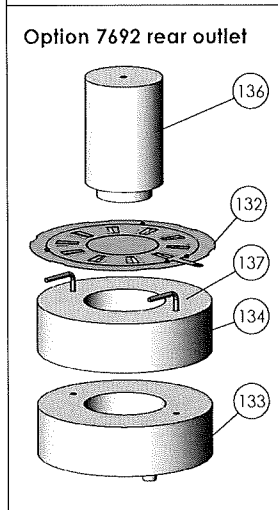

i	Åbning af topplade. Ved reparation af top. Fjern og skru ned	TOI	31.05.2014
h	Tilføjet skruer og skiver til rækket	TOI	21.05.2012
g	Tilføjet options for 7691 og 7692	RSV	2011.02.17
f	Ændret glasflips pos. 44 og 47.	RSV	21.09.2010
e	Tilføjet side 3 med 7650, 7690 & 7691. Tilføjet UK.	KDU	07.09.10
Rev	Revisions	Sign:	Date:
		KDU	02.09.10

Title:		Morsø 7600	
Material:		Reservedelstegning	
Weight:		Morsø 7600	
Model no.:		-	
Drawing type:		-	
Location of file:		-	
Released:		Format: A2	
Scale:		1:8	
Drawing no.:		7600-501 h	
Date:		-