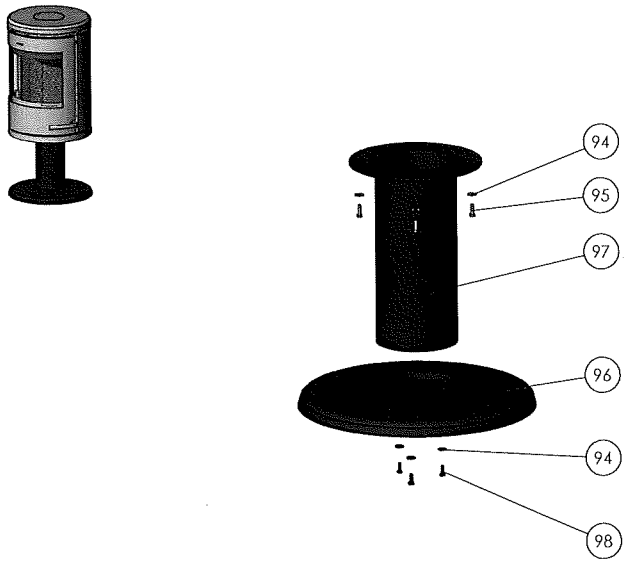

7648

7642/7644

7670

1	Årskift Aftenseng og skive til Båstove Tids. Forskudt leveret	TGL	31.05.2014
h	Tilføjet skiver og silver til skivel	TGL	21.05.2012
g	Tilføjet options for 7691 og 7692	KSV	2011.02.17
f	Ændret glasclips pos. 46 og 47.	ESV	31.09.2010
e	Tilføjet side 3 med 7650, 7650 & 7691. Tilføjet til.	KDU	07.09.10
Rev	Revisions	Sign:	Date:
		Construction:	KDU 26.03.09
Title:		Morsø 7600	
Material:		Reservedelstegning	
Weight:		Format: A2	
Model no.:		Scale: 1:7	
Drawing type: Assembly		Item no.:	
Location of file:		Drawing no.: 7600-501 h	
		Side 2 of 3	

Date of print: 31-03-2014