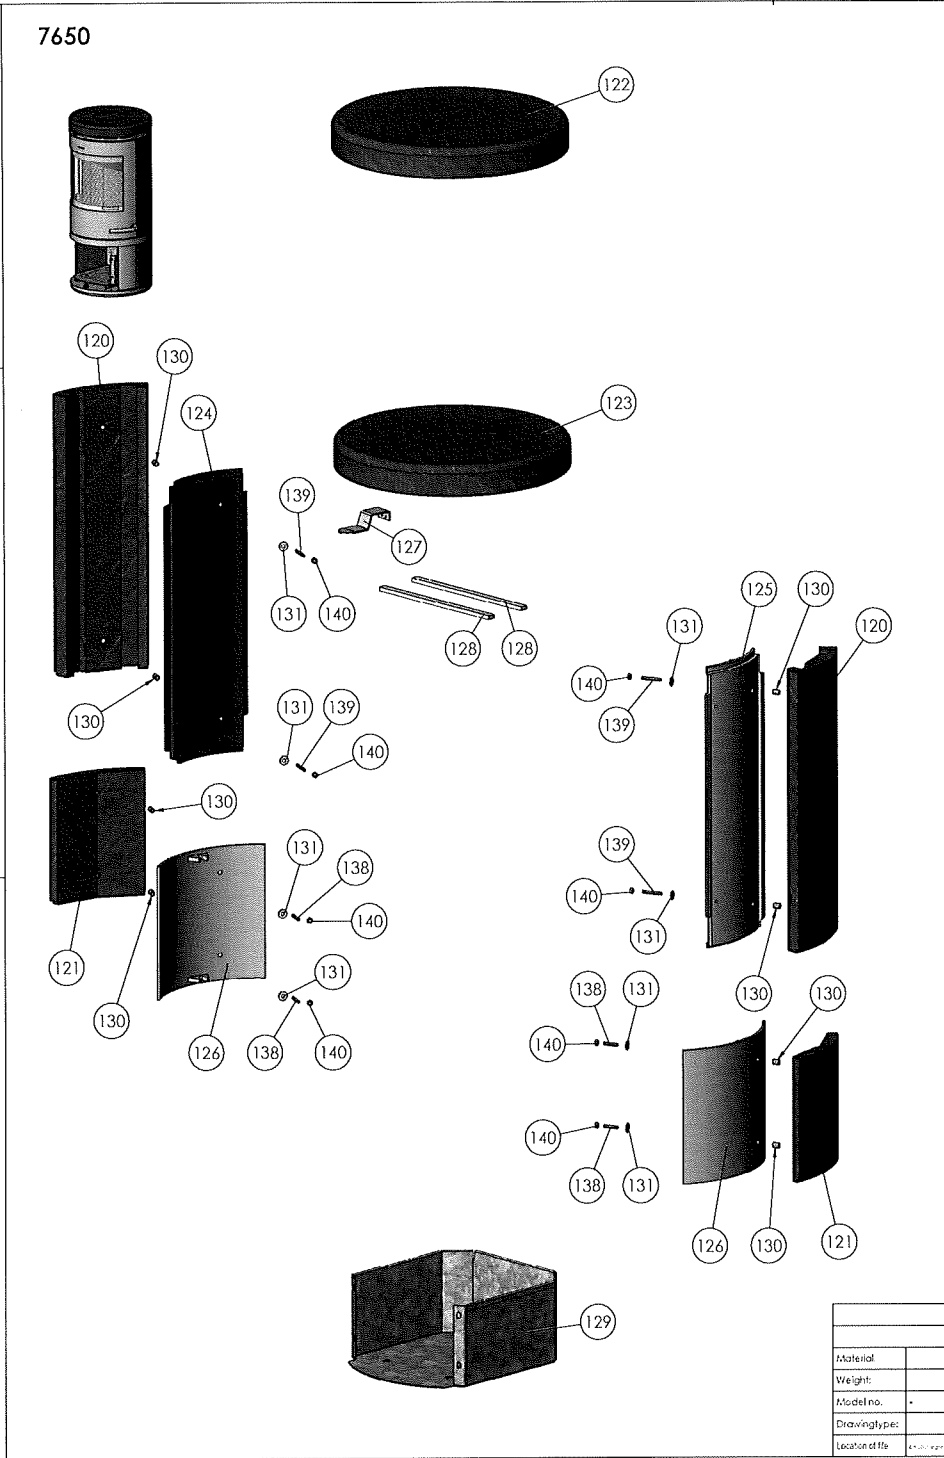

i	Åbning af topplade. Ved reparation af top. Fjern og skru ned	TOI	31.05.2014
h	Tilføjet skruer og skiver til rækket	TOI	21.05.2012
g	Tilføjet options for 7691 og 7692	RSV	2011.02.17
f	Ændret glasflips pos. 44 og 47.	RSV	21.09.2010
e	Tilføjet side 3 med 7650, 7690 & 7691. Tilføjet UK.	KDU	07.09.10
Rev	Revisions	Sign:	Date:
		KDU	02.09.10

Title:		Morsø 7600	
Material:		Reservedelstegning	
Weight:		Morsø 7600	
Model no.:		-	
Drawing type:		-	
Location of file:		-	
Released:		Format: A2	
Scale:		1:8	
Drawing no.:		7600-501 h	
Date:		-