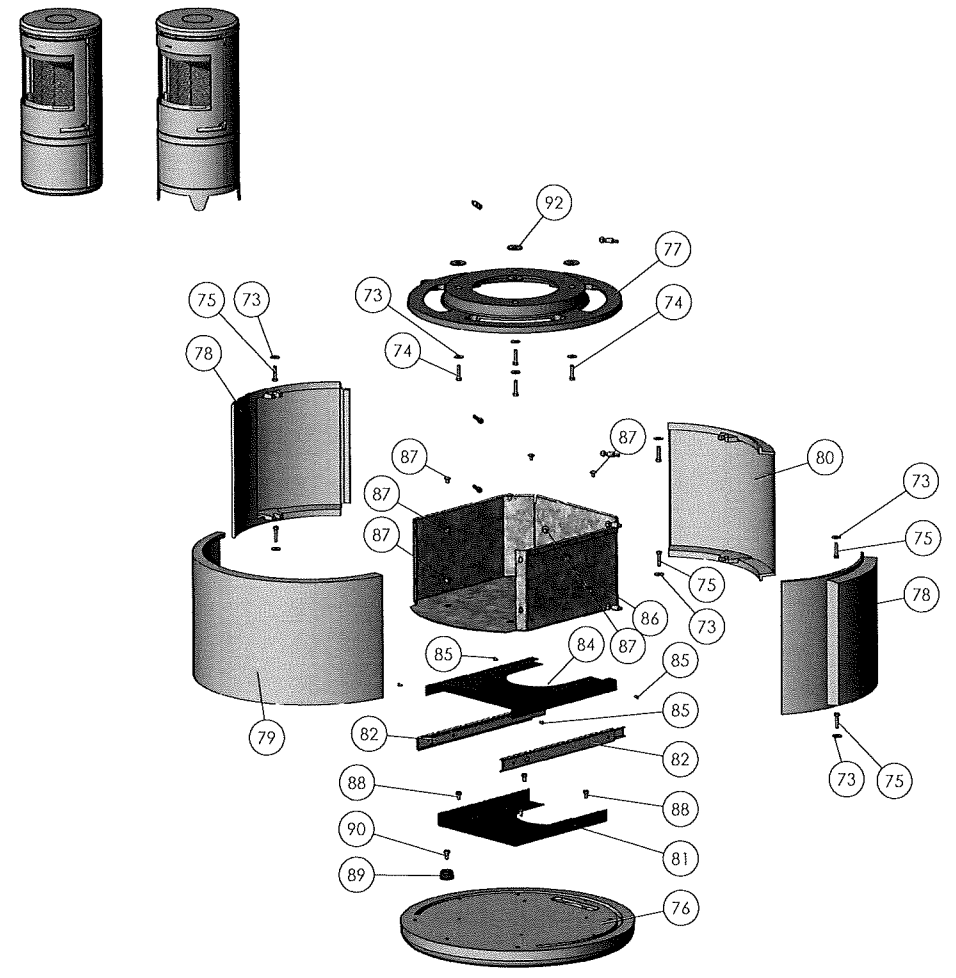

7648

7642/7644

7670

1	Årskift Aftenseng og skive til Båstove Tids. Forskudt leveret	TGL	31.05.2014
h	Tilføjet skiver og silver til skivel	TGL	21.05.2012
g	Tilføjet options for 7691 og 7692	KSV	2011.02.17
f	Ændret glasclips pos. 46 og 47.	ESV	31.09.2010
e	Tilføjet side 3 med 7650, 7650 & 7691. Tilføjet til.	KDU	07.09.10
Rev	Revisions	Sign:	Date:
		Construction:	KDU 26.03.09
Title:		Morsø 7600	
Material:		Reservedelstegning	
Weight:		Format: A2	
Model no.:		Scale: 1:7	
Drawing type: Assembly		Item no.:	
Location of file:		Drawing no.: 7600-501 h	
		Side 2 of 3	

Date of print: 31-03-2014